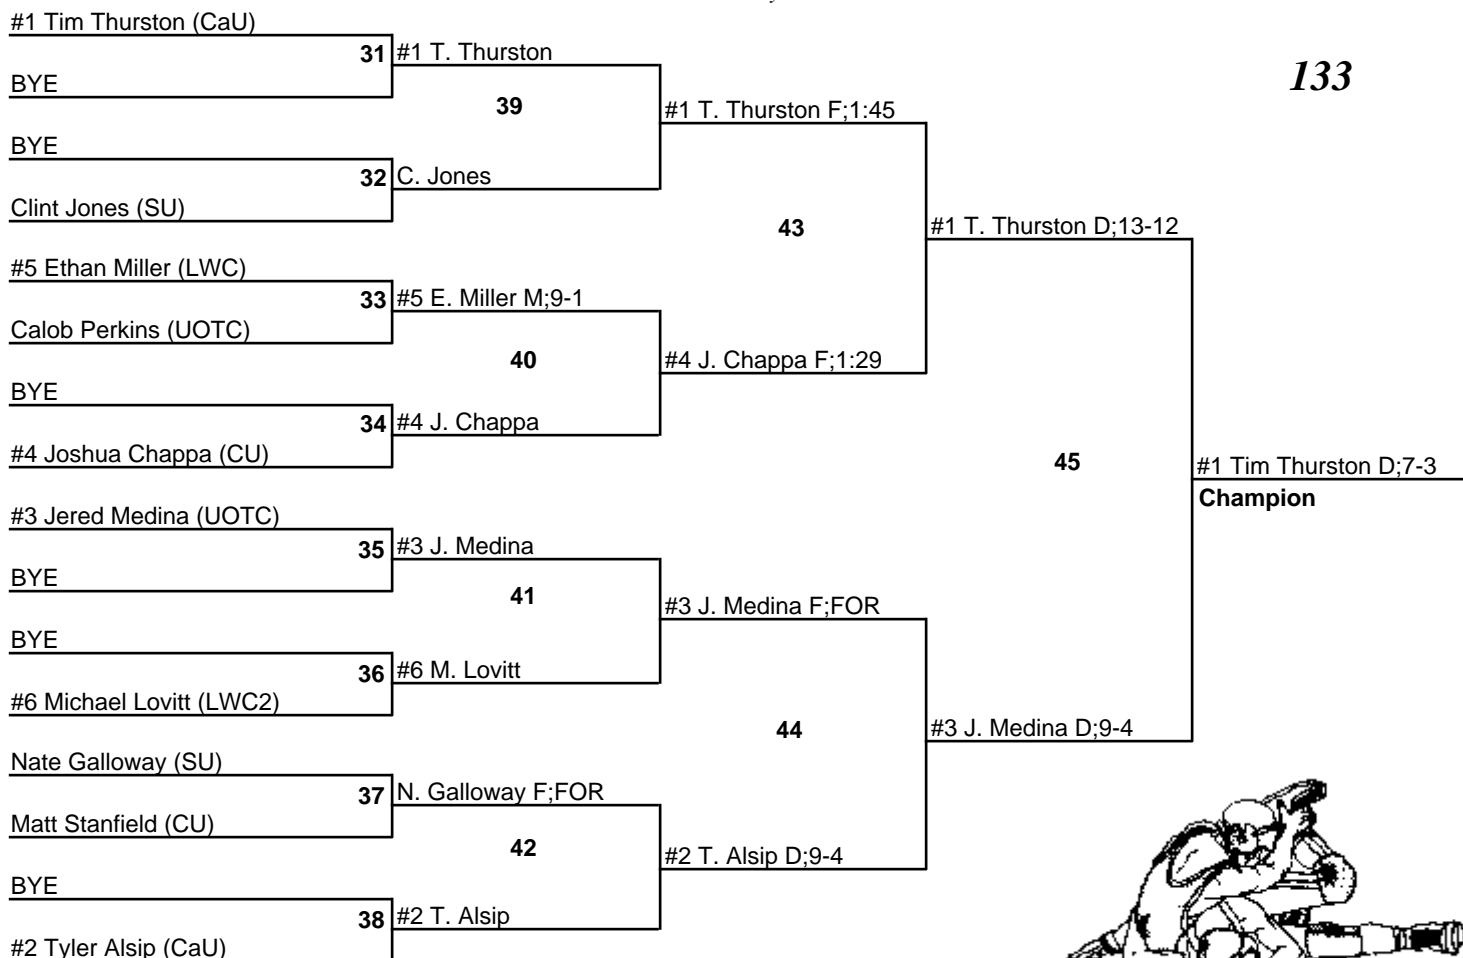

Mid-South Conference Championships

12 February 2011

133