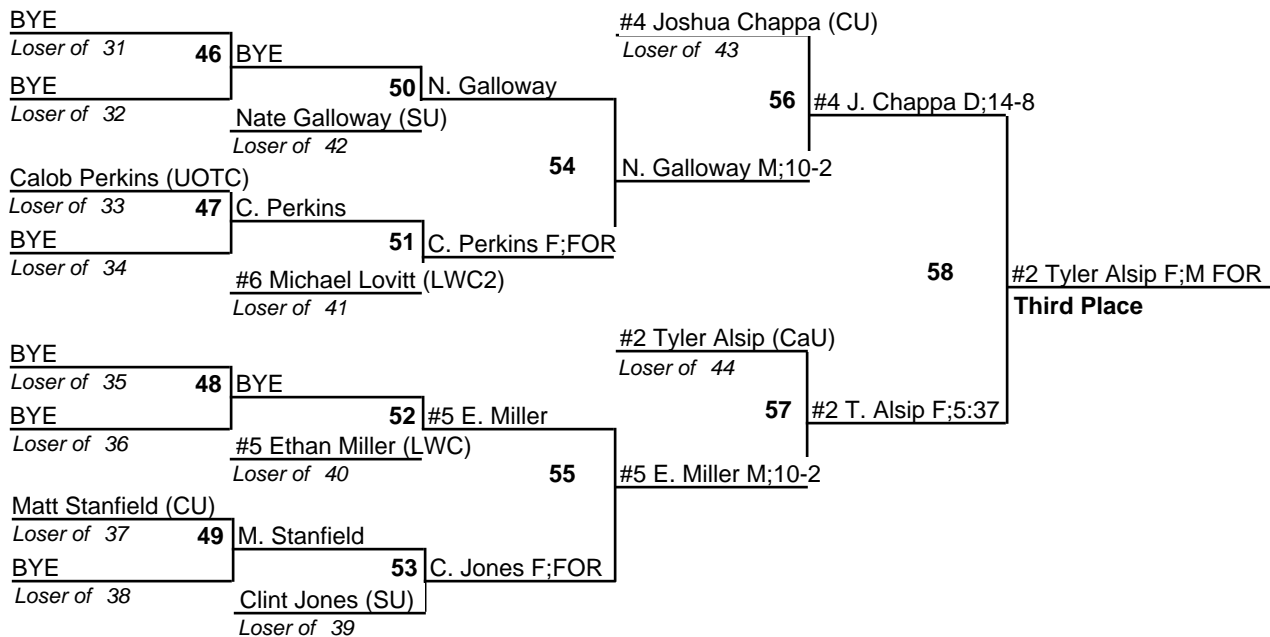

## Team Standings

Final Team Standings

| Plc | Score | School                        | CH | WB | 1 | 2 | 3 | 4 |
|-----|-------|-------------------------------|----|----|---|---|---|---|
| 1   | 135.5 | Campbellsville University     | 0  | 0  | 6 | 2 | 2 | 0 |
| 2   | 91.5  | Lindsey Wilson College        | 0  | 0  | 2 | 3 | 1 | 1 |
| 3   | 68.5  | Cumberland University         | 0  | 0  | 1 | 2 | 0 | 3 |
| 4   | 64.0  | Shorter University            | 0  | 0  | 1 | 0 | 3 | 2 |
| 5   | 59.0  | University of the Cumberlands | 0  | 0  | 0 | 2 | 2 | 2 |
| 6   | 22.0  | Campbellsville2               | 0  | 0  | 0 | 1 | 1 | 0 |
| 7   | 18.5  | West Virginia Tech            | 0  | 0  | 0 | 0 | 1 | 1 |
| 8   | 6.0   | Cumberland2                   | 0  | 0  | 0 | 0 | 0 | 0 |
|     | 6.0   | Lindsey2                      | 0  | 0  | 0 | 0 | 0 | 1 |
| 10  | 0.0   | Cumberlands2                  | 0  | 0  | 0 | 0 | 0 | 0 |
|     | 0.0   | Shorter2                      | 0  | 0  | 0 | 0 | 0 | 0 |

# Mid-South Conference Championships

12 February 2011

133