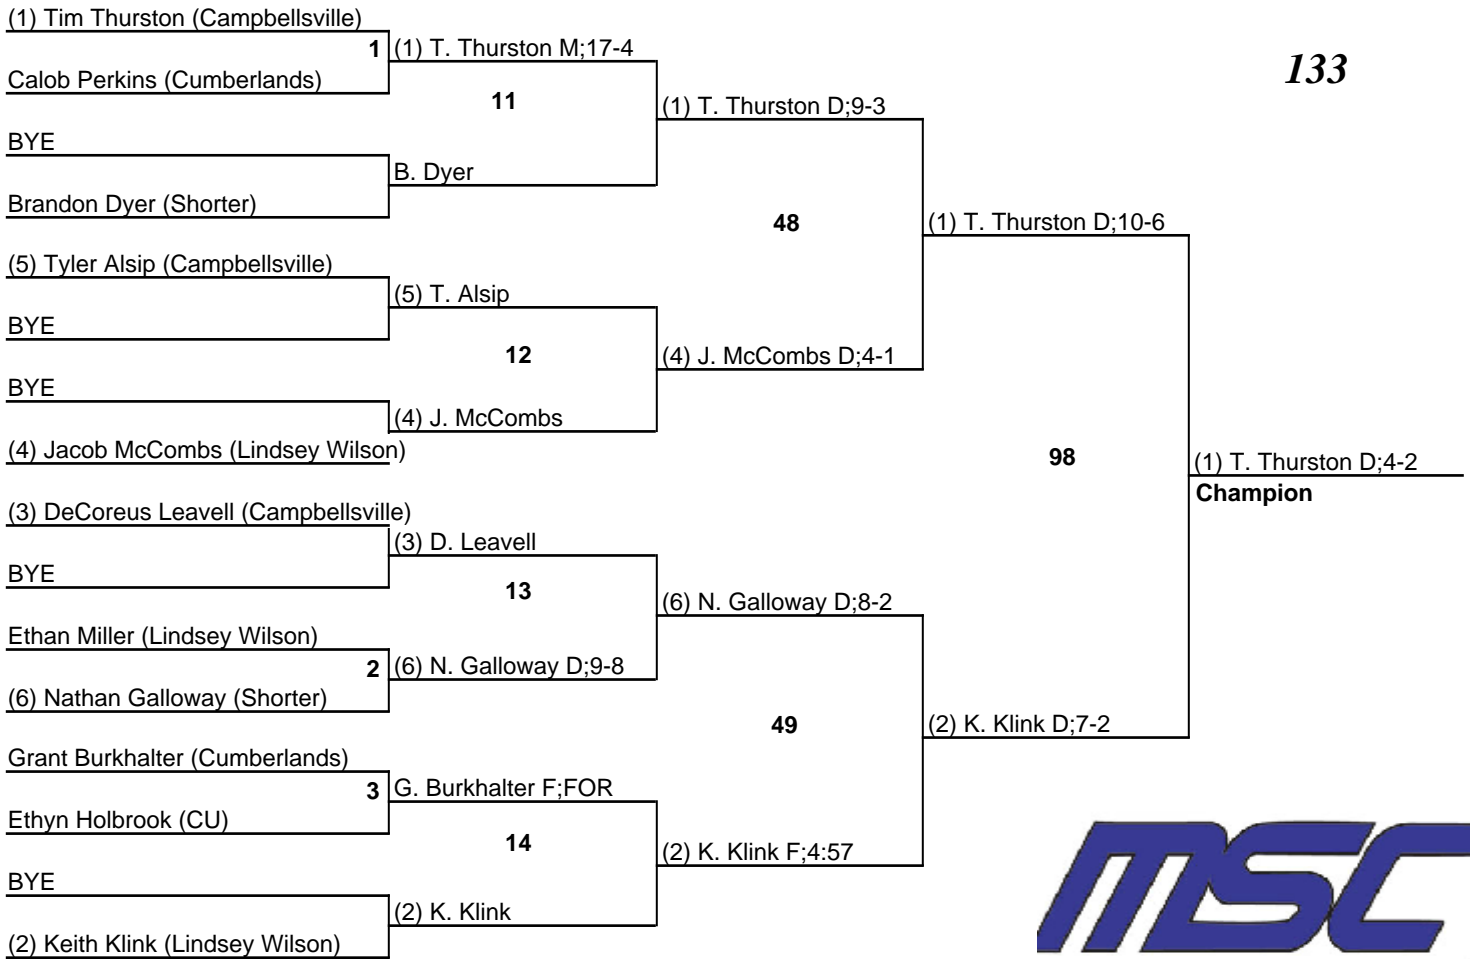

2012 MSC Tournament

26 January 2012

133