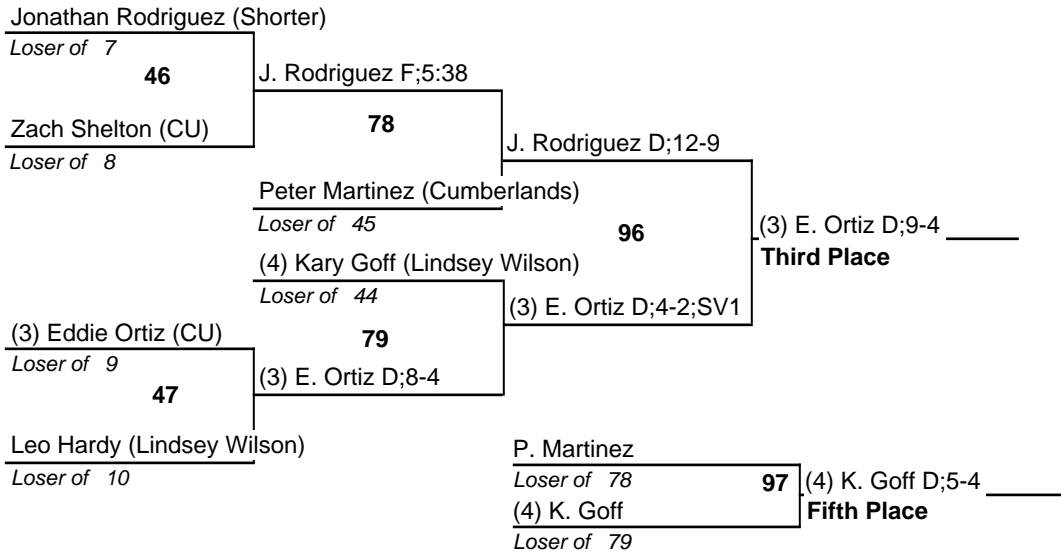

Mid-South Conference  
Team Standings

Place	Score	School	CH	WB	1	2	3	4	5	6
1	164	Campbellsville	4	0	4	3	2	2	0	1
2	141.5	Lindsey Wilson	0	0	2	3	1	1	3	2
4	99.5	Shorter	0	0	2	1	1	3	1	1
3	94.5	Cumberland University	0	0	1	1	4	0	3	0
5	84.5	Cumberlands	0	0	1	1	2	0	2	2

# 2012 MSC Tournament

26 January 2012

125

(1) Larone Madison (Cumberlands)