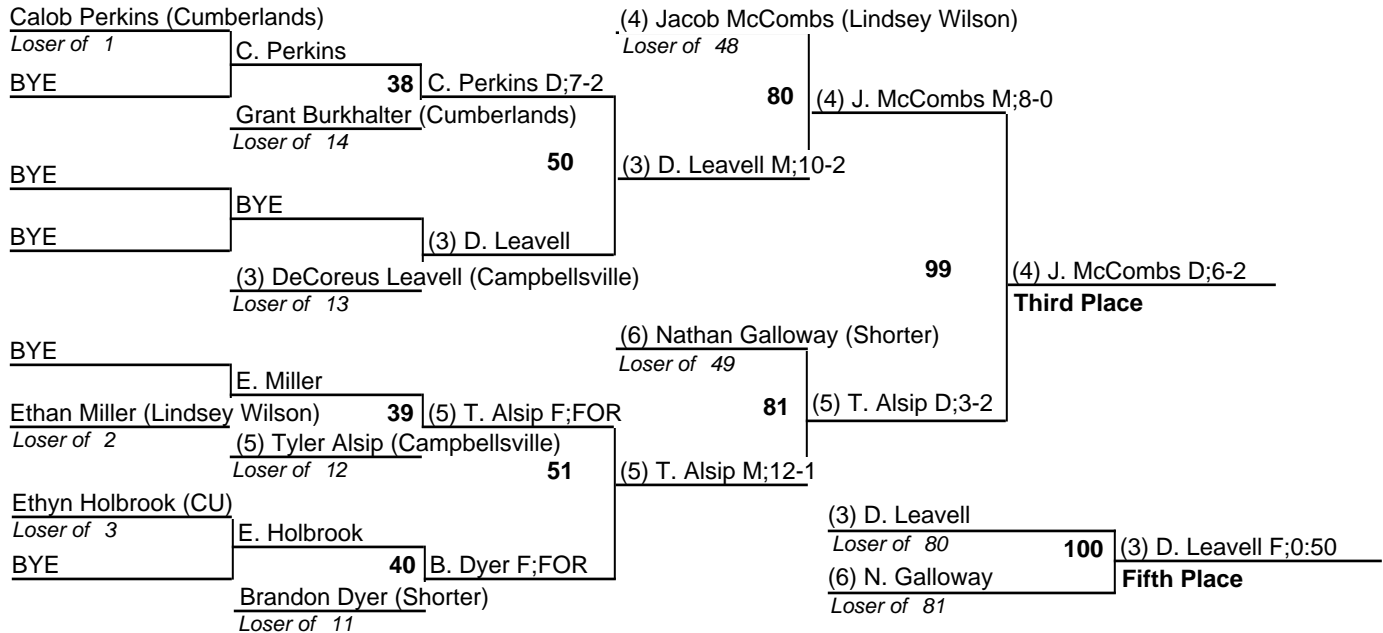

2012 MSC Tournament

26 January 2012

133